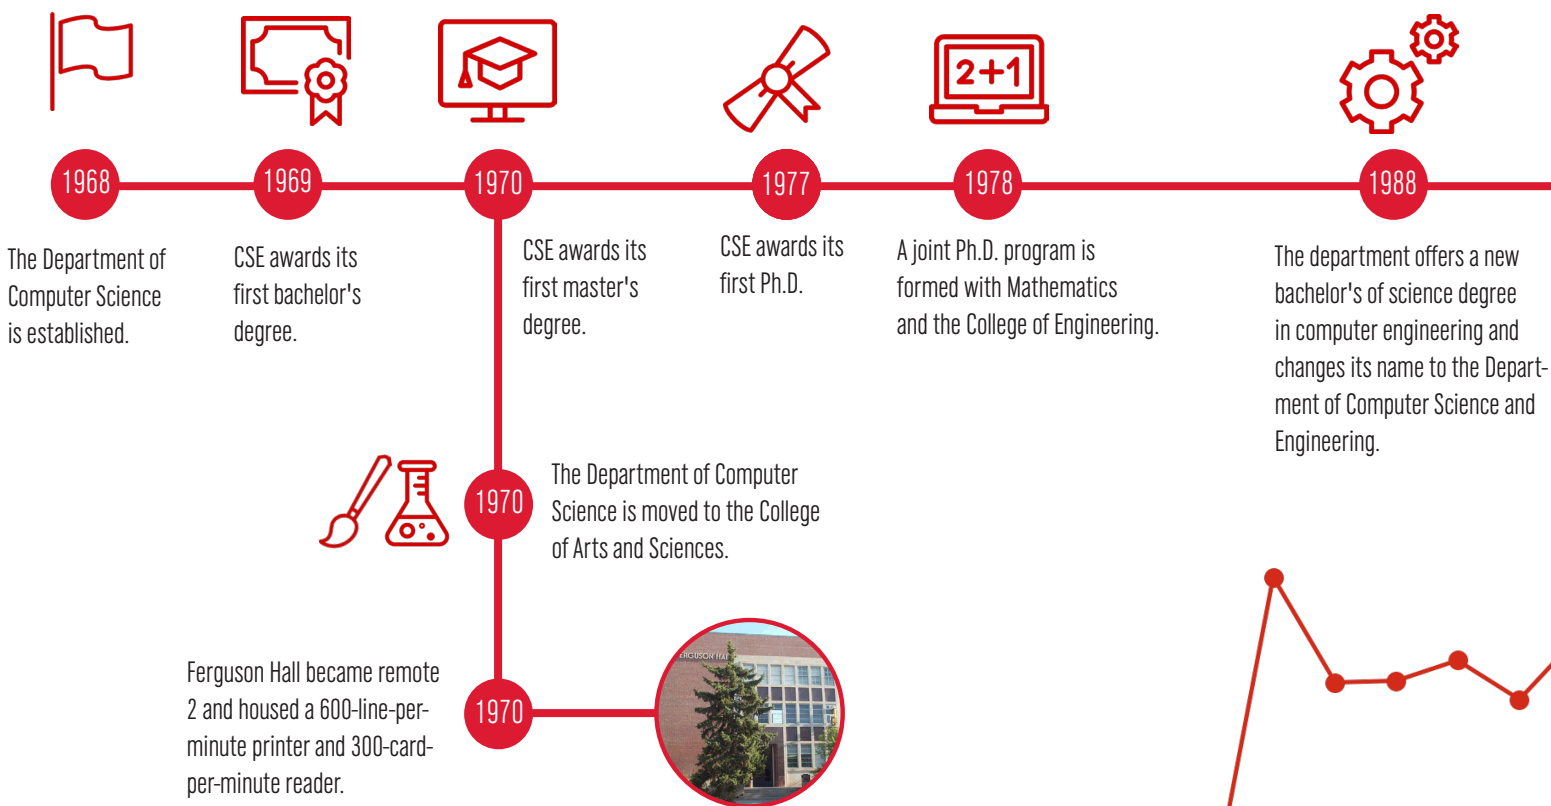

OUR DEPARTMENT

The Department of Computer Science and Engineering has come a long way since its inception in 1968. We've moved into new spaces, expanded learning opportunities for our students, celebrated many achievements, and reached many major milestones. Here's a brief overview of our first 50 years of growth as a department:

When we started in 1968, 15 undergraduate students were enrolled in our program. See how our numbers have grown throughout the years:

SINCE 1968

COMPUTER SCIENCE AND ENGINEERING

IN 2018

40

Faculty

891

Undergraduate
Students