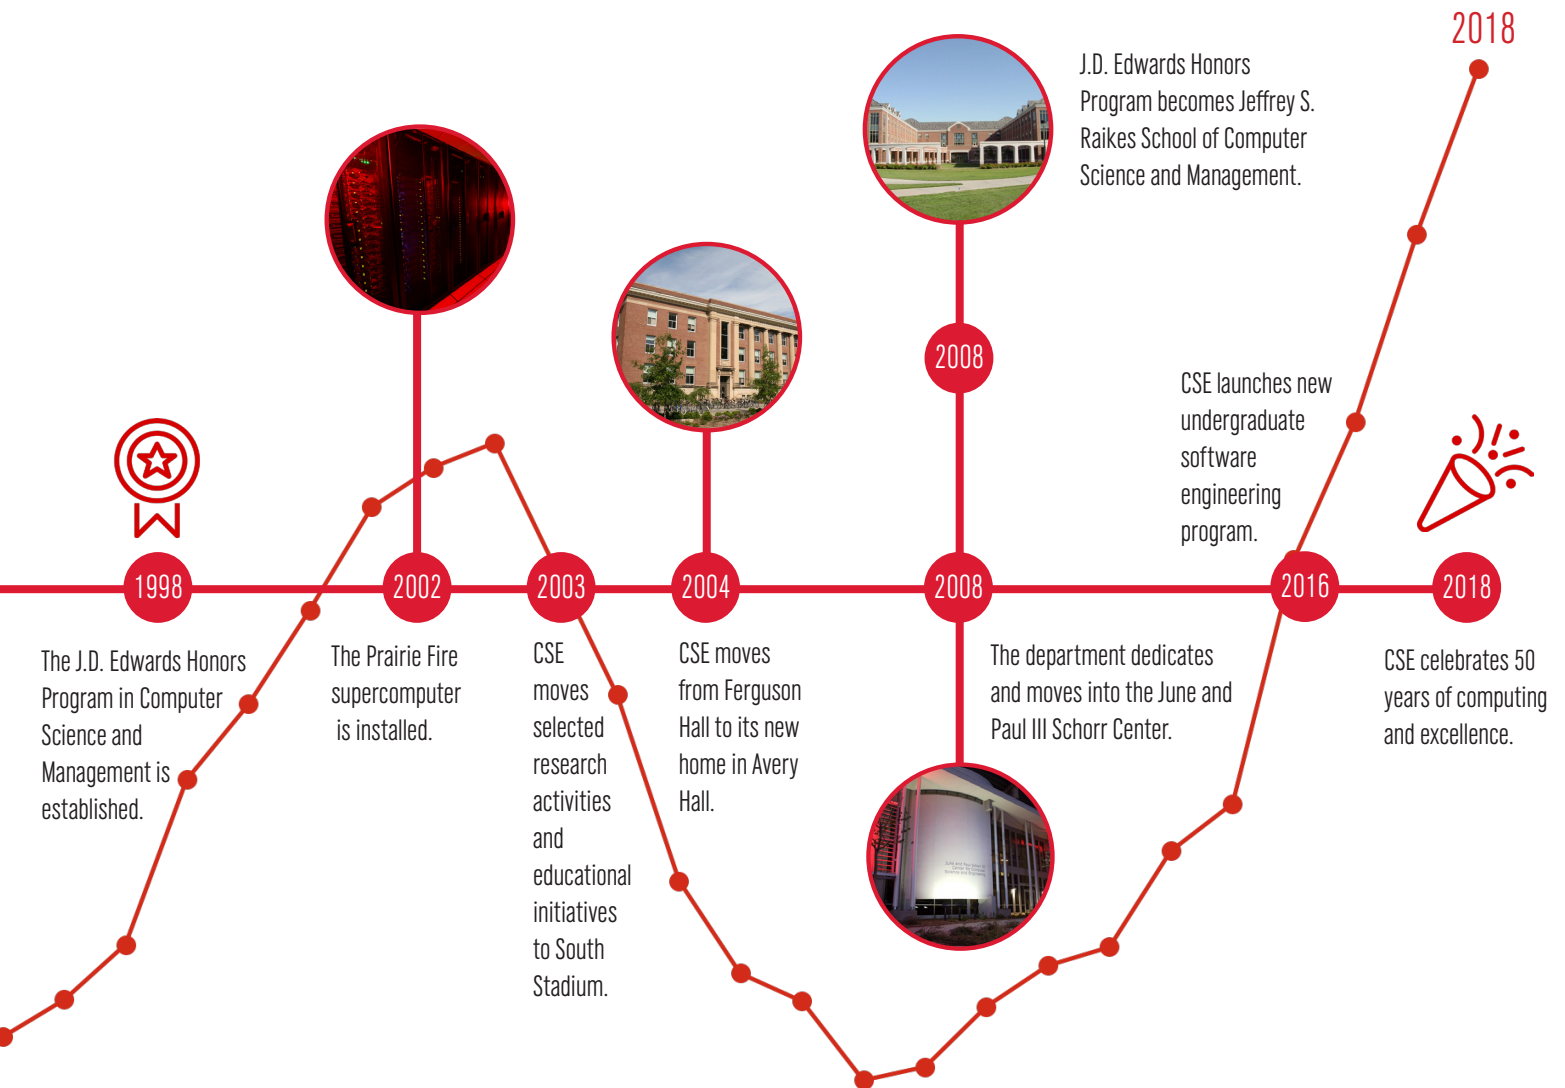

OUR DEPARTMENT

The Department of Computer Science and Engineering has come a long way since its inception in 1968. We've moved into new spaces, expanded learning opportunities for our students, celebrated many achievements, and reached many major milestones. Here's a brief overview of our first 50 years of growth as a department:

When we started in 1968, 15 undergraduate students were enrolled in our program. See how our numbers have grown throughout the years:

SINCE 1968

COMPUTER SCIENCE AND ENGINEERING

IN 2018

40

Faculty

891

Undergraduate
Students

66

Master's
Students

81

Doctoral
Students

11

NSF CAREER
Awards